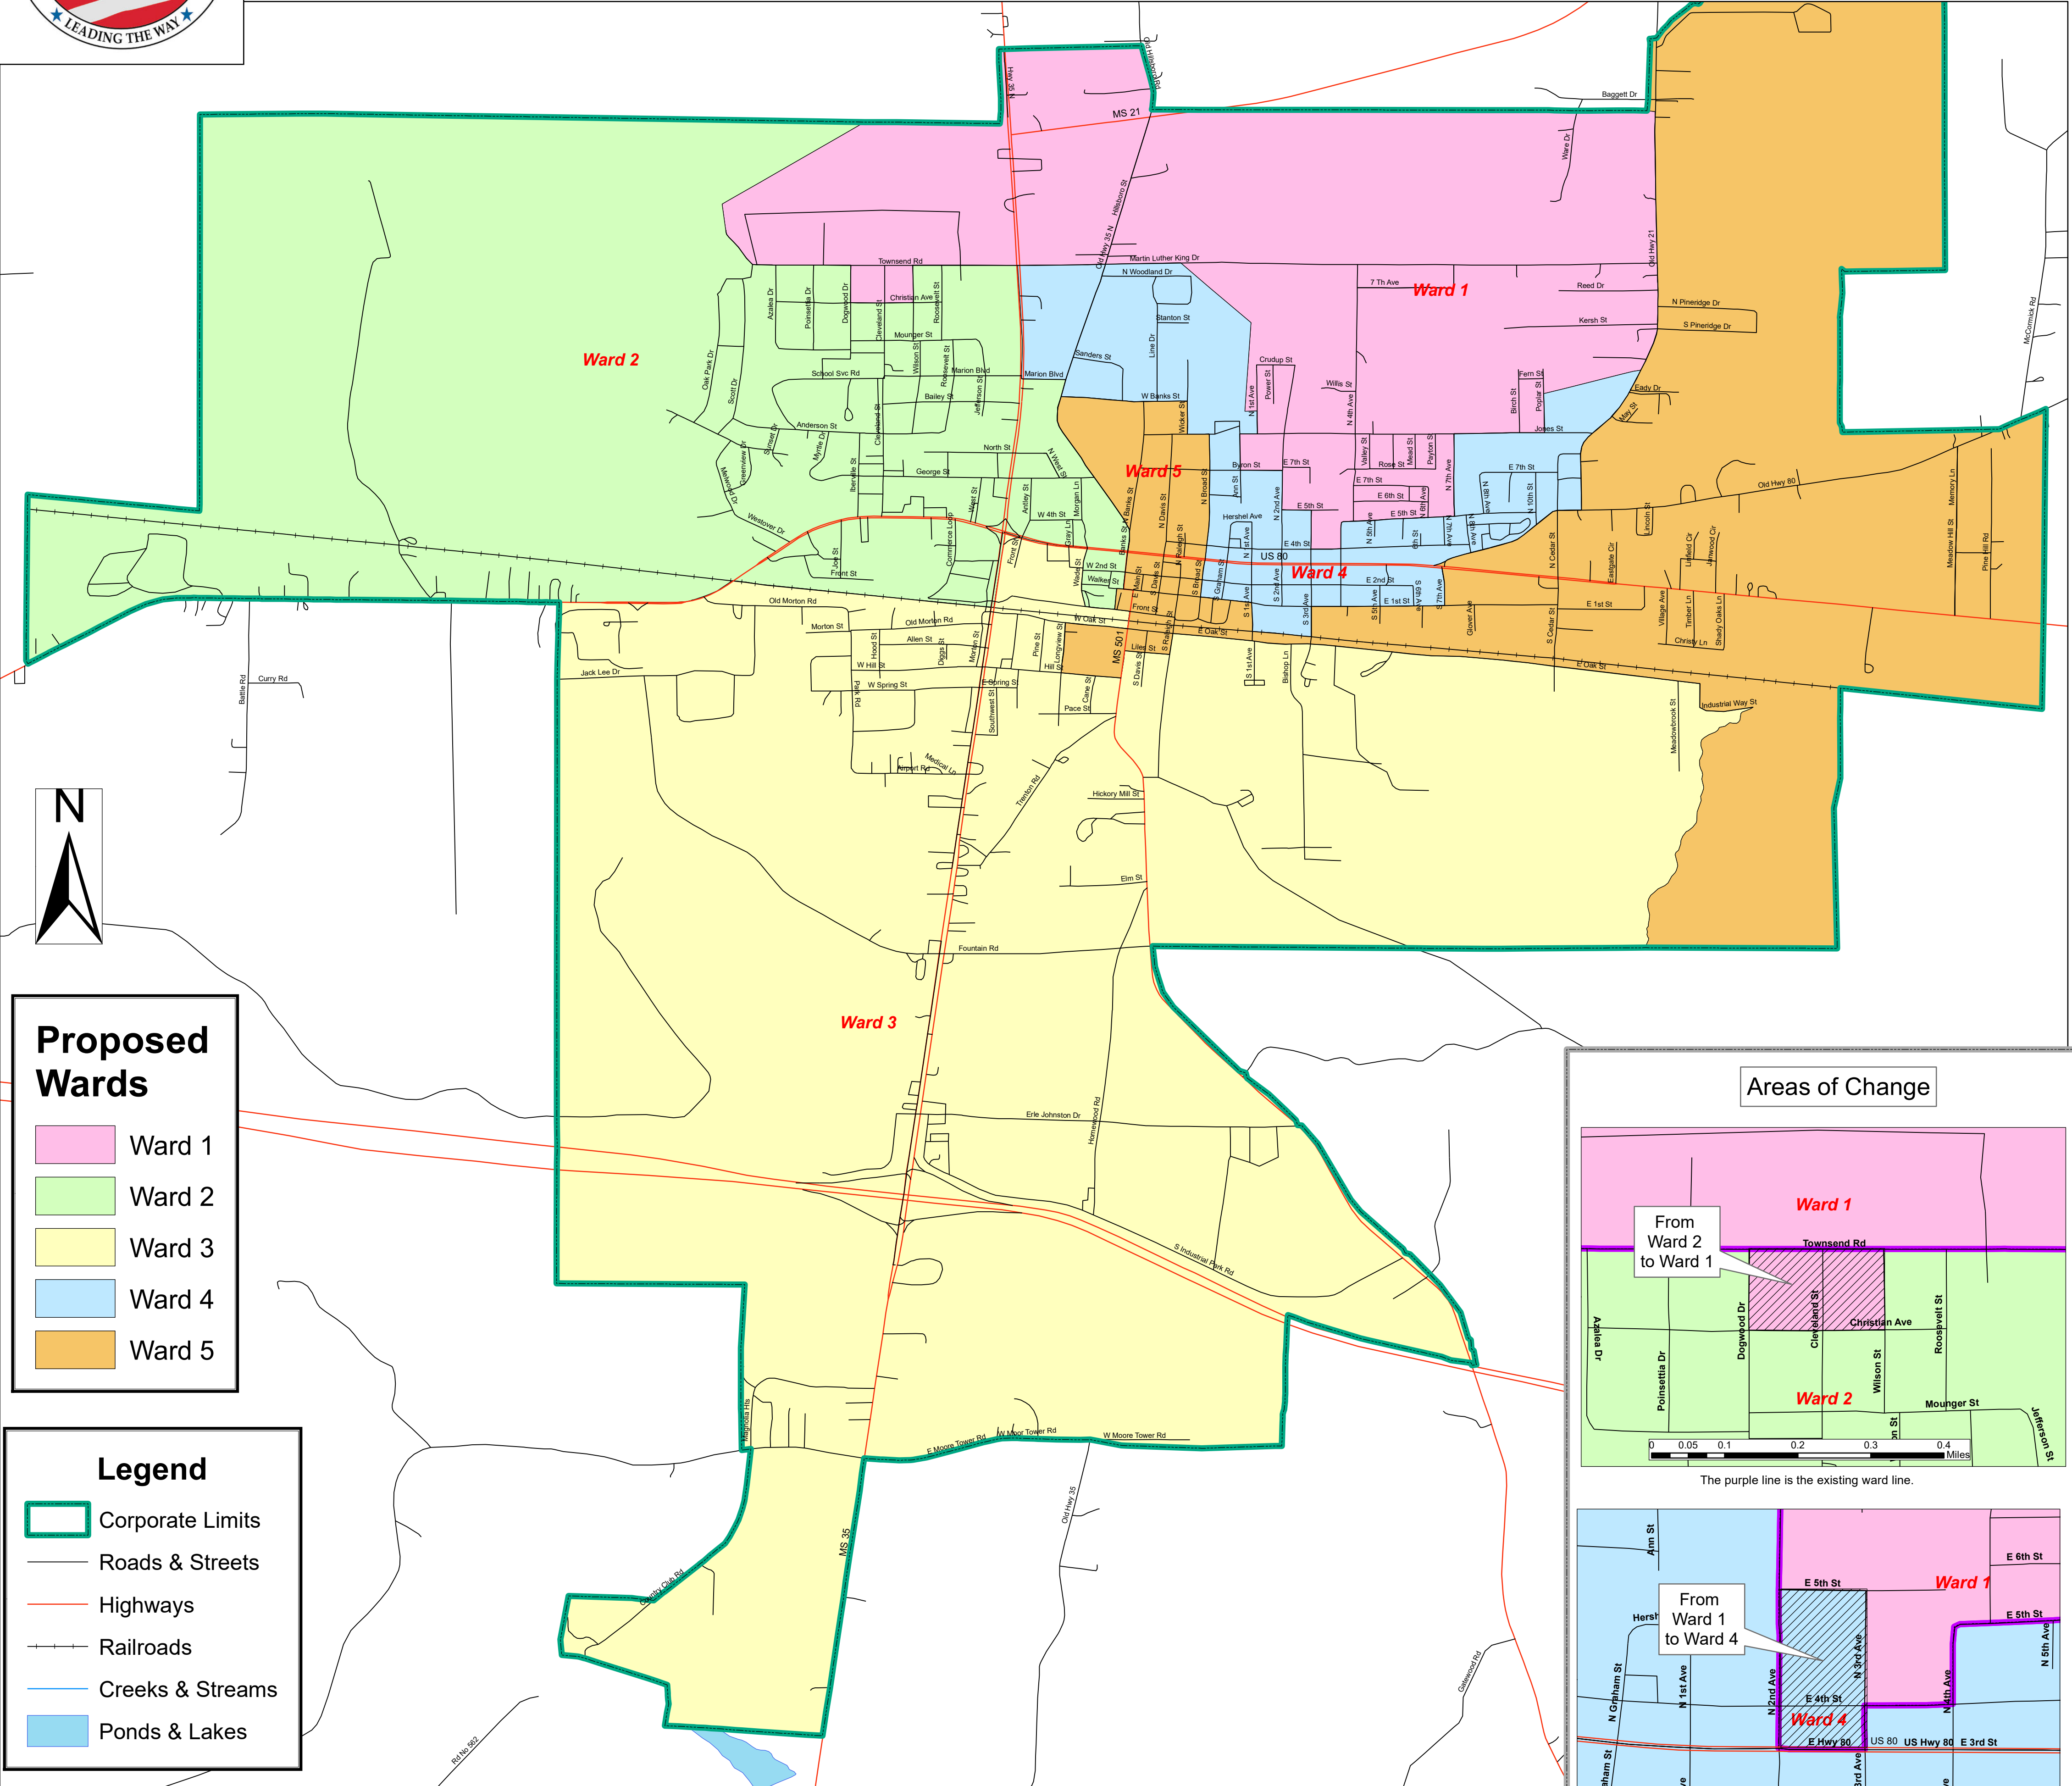

# City of Forest 2020 Redistricting Map

### Proposed Wards

- Ward 1
- Ward 2
- Ward 3
- Ward 4
- Ward 5

### Legend

- Corporate Limits
- Roads & Streets
- Highways
- Railroads
- Creeks & Streams
- Ponds & Lakes

### Areas of Change

**From Ward 2 to Ward 1**

The purple line is the existing ward line.

**From Ward 1 to Ward 4**

The purple line is the existing ward line.